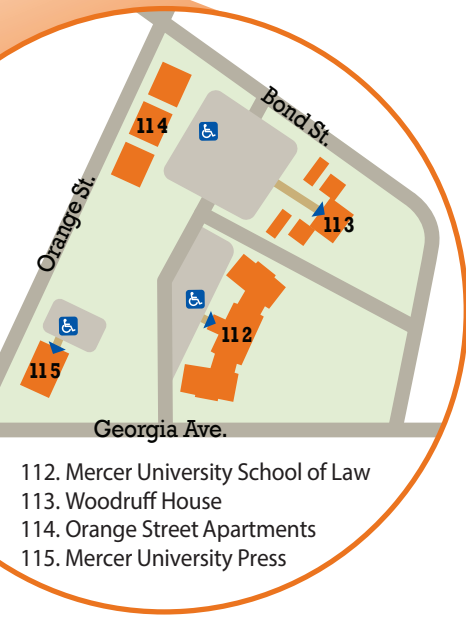

Mercer University Macon Campus

- 99. Lofts at Mercer Village (2nd, 3rd and 4th floors)
- 100. Barnes & Noble Mercer Bookstore
- 101. Subway
- 102. Nu-Way Weiners
- 103. Margaritas Mexican Grill
- 104. The Telegraph
- 105. Center for Collaborative Journalism
- 106. Sauced Pizza
- 107. Z Beans Coffee
- 108. Francar's Buffalo Wings
- 109. Georgia Public Broadcasting
- 110. WMUB/ESPN
- 111. Indigo Salon & Spa

All front entrances are wheelchair accessible.

Downtown Macon Law School Campus

Tattnall Square Park

Mercer School of Law

- 112. Mercer University School of Law
- 113. Woodruff House
- 114. Orange Street Apartments
- 115. Mercer University Press

8. Allan and Rosemary McCorkle Music Building
9. Hardman Fine Arts Hall
10. Ryals Hall
11. Langdale Hall
12. Groover Hall
13. Jesse Mercer Plaza
14. Ware Hall
15. Wiggs Hall
16. Computer Science
17. Tattnall Square Center for the Arts
 - N. Logan Lewis Theatre
18. W. G. Lee Alumni House
19. Tift College Alumnae House

Mercer Landing

- 116. Amici Italian Cafe
 - 117. Momma Goldberg's Deli
 - 118. Growler USA
 - 119. Papa John's Pizza
 - 120. Daylight Donuts
 - 121. Osaka Hibachi & Sushi
- All front entrances are wheelchair accessible.